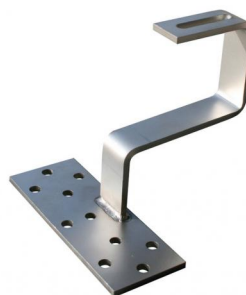

## HSTT 145/60-70

STL 160-140R supports for fixing to tiles on roofs

11110705 - 11110705BOX