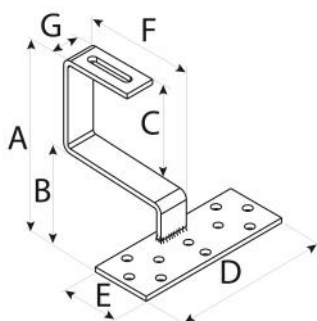

DATASHEET

rev. 00 - 00-00-0000

HSTT 155/70-70

STL 160-140R supports for fixing to tiles on roofs

11110706 - 11110706BOX

DIMENSIONS

CODE	A [mm]	B [mm]	C [mm]	D [mm]	E [mm]	F [mm]	G [mm]
11110706	155	70	160	60	110	30	
11110706BOX	155	70	160	60	110	30	

ITEMS

CODE	DESCRIPTION
11110706	SUPPORT FOR FIXING ON ROOFS WITH TILES HSTT 155/70-70 INOX AISI 304
11110706BOX	SUPPORT FOR FIXING ON ROOFS WITH TILES HSTT 155/70-70 INOX AISI 304 - BOX 10 pcs