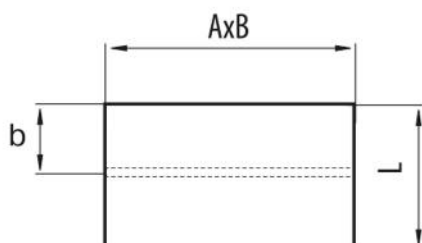

DATASHEET

rev. 00 - 10/11/2022

MGVR

coupling sleeve with valve

11161384 - 11161384B

TECHNICAL SPECIFICATIONS:

- PVC
- Female coupling with support stop

DIMENSIONS

| CODE | A x B [mm] | L [mm] | b [mm] |
|-----------|------------|--------|--------|
| 11161384 | 60 x 120 | 65 | 30 |
| 11161384B | 60 x 204 | 65 | 30 |

ITEMS

| CODE | DESCRIPTION |
|-----------|--|
| 11161384 | COUPLER 60X120 WITH SHUTTER "MGVR" 120 |
| 11161384B | COUPLER 60X120 WITH SHUTTER "MGVR" 204 |