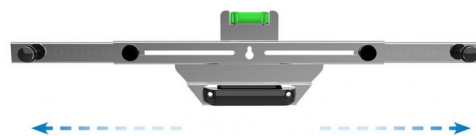

DATASHEET

rev. 00 - 19/09/2022

MADE IN ITALY

Telescopic adjustment bar bracket SPIRIT

SCD500070

TECHNICAL SPECIFICATIONS:

- Made of electro-galvanised sheet metal
- Includes spirit level
- Built-in handle
- Locking knobs
- Reusable after installation
- Also adaptable on Galileo MGL and Giotto MG shelves

ITEMS

CODE	DESCRIPTION
SCD500070	TELESCOPIC ADJUSTMENT BAR FOR BRACKETS "SPIRIT"