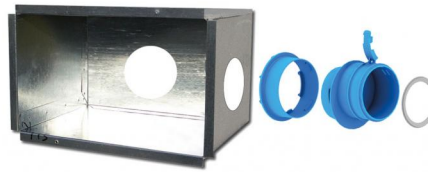

## Ceiling / wall / floor plenum

30100600 - 30100620 - 30100640  
30100660 - 30100680 - 30100700  
ACD600039 - ACD600040 - ACD600041  
ACD600042

### TECHNICAL SPECIFICATIONS:

- Made of electro-galvanised sheet metal
- Ready for side, top and rear pipe entry.
- Supplied including air inlet flexible hose fitting.
- Suitable for Vanessa, Galatea, Iride grilles.