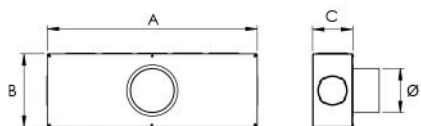

DATASHEET

rev. 00 - 20/10/2022

Distribution plenum

30100031 - 30100041 - 30100032
30100047

TECHNICAL SPECIFICATIONS:

- Made of galvanized sheet metal
- With 12 connector couplers \varnothing 75 and \varnothing 92 mm
- Plenum collars \varnothing 125 and 160

DIMENSIONS

| CODE | A [mm] | B [mm] | C [mm] | \varnothing [mm] |
|----------|--------|--------|--------|--------------------|
| 30100031 | 600 | 200 | 110 | 125 |
| 30100041 | 600 | 200 | 180 | 125 |
| 30100032 | 600 | 200 | 110 | 160 |
| 30100047 | 600 | 200 | 180 | 160 |