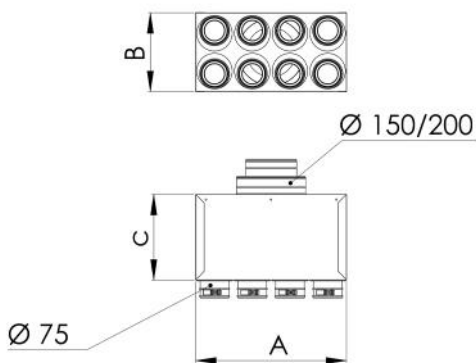

# DATASHEET

rev. 00 - 21/11/2023

Galvanised sheet metal soundproofed plenum 4-6-8-10-12 outputs  $\varnothing$  75 with blue connectors

ACD600093 - ACD600094 - ACD600095  
ACD600096 - ACD600097 - ACD600098  
ACD600099

## TECHNICAL SPECIFICATIONS:

- Made of galvanized sheet metal
- High sound insulation
- Internal sound absorber thickness 20mm
- Removable soundproofing septa
- Complete with brackets for ceiling mounting
- Output/input collars as per table

## DIMENSIONS

CODE	A [mm]	B [mm]	C [mm]	INPUT $\varnothing$ [mm]	No.of OUTLETS - $\varnothing$ [mm]
ACD600093	360	240	500	150 / 200	4 - 75
ACD600094	360	240	500	150 / 200	6 - 75
ACD600095	660	240	500	150 / 200	8 - 75
ACD600096	660	240	500	150 / 200	10 - 75
ACD600097	660	240	500	150 / 200	12 - 75
ACD600098	360	240	500	100 / 125 / 150	4 - 75
ACD600099	360	240	500	100 / 125 / 150	6 - 75