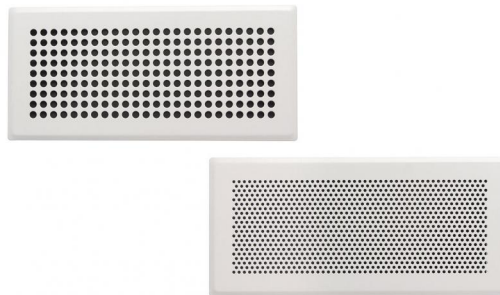

## JUNO and LIBRA

Aesthetic grilles for Plenum Kit

ACC600047 - ACC600048

### TECHNICAL SPECIFICATIONS:

- MVHR grilles are made of steel
- Painting white RAL 9003
- Fastening by means of clips