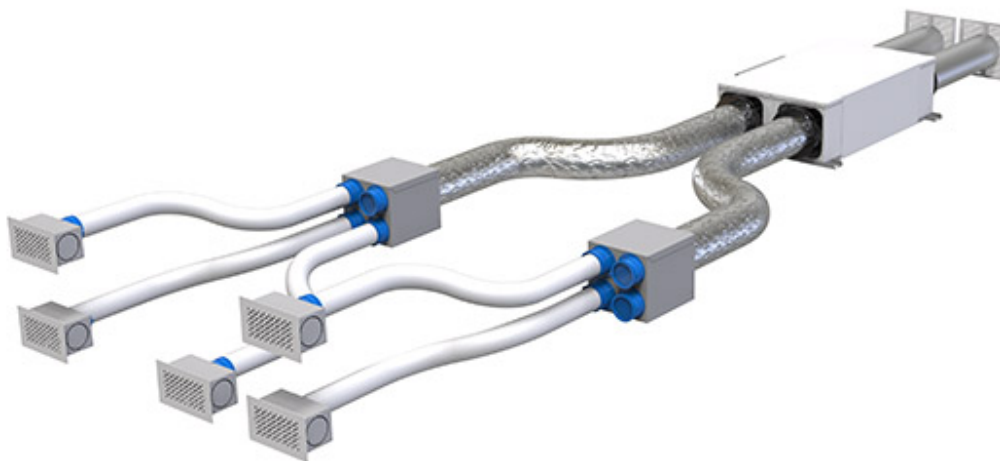

These kits are made for the distribution required to build a MVHR plant

EXAMPLE OF HOME KITS UP TO 60 m²

Apartment composed of:

Living room

Kitchen

1 room

2 bathrooms

Ø PIPING	SUPPLY COMPONENTS	CODE
125	- no. 5 "Vanessa" grilles code ACD600053 or "Ginevra" code ACD600071 - no. 5 plenum for grille code ACD600039 - no. 2 distribution boxes code ACD600059 - no. 3 dust caps for box code 30100170 - no. 1 flexible hose Ø75 L. 50 m code ACC600021 - no. 3 flexible hoses Ø125 L. 10 m code 11151127 - no. 2 built-in circular grilles code PWC600002	ACD600063
125	- no. 5 "Vanessa" grilles code ACD600053 or "Ginevra" code ACD600071 - no. 5 plenum for grille code ACD600039 - no. 2 distribution boxes code ACD600059 - no. 3 dust caps for box code 30100170 - no. 1 flexible hose Ø75 L. 50 m code ACC600021 - no. 3 flexible hoses Ø125 L. 10 m code 11151127 - no. 2 built-in circular grilles code PWC600002	ACD600075
150	- no. 5 "Vanessa" grilles code ACD600053 or "Ginevra" code ACD600071 - no. 5 plenum for grille code ACD600039 - no. 2 distribution boxes code ACD600059 - no. 3 dust caps for box code 30100170 - no. 1 flexible hose Ø75 L. 50 m code ACC600021 - no. 3 flexible hoses Ø125 L. 10 m code 11151152 - no. 2 built-in circular grilles code PWC600003	ACD600067
150	- no. 5 "Vanessa" grilles code ACD600053 or "Ginevra" code ACD600071 - no. 5 plenum for grille code ACD600039 - no. 2 distribution boxes code ACD600059 - no. 3 dust caps for box code 30100170 - no. 1 flexible hose Ø75 L. 50 m code ACC600021 - no. 3 flexible hoses Ø125 L. 10 m code 11151152 - no. 2 built-in circular grilles code PWC600003	ACD600076