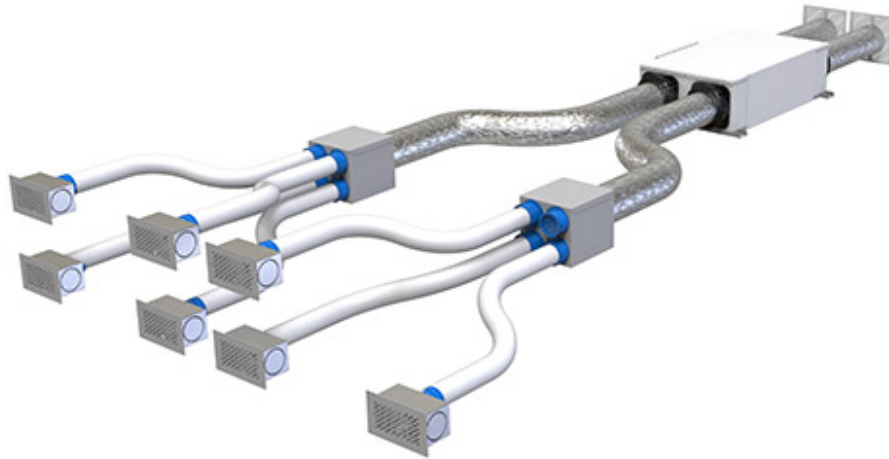

EXAMPLE OF HOME KITS UP TO 90 m²

Apartment composed of:

Living room

Kitchen

3 rooms

2 bathrooms

Ø PIPING	SUPPLY COMPONENTS	CODE
125	- no. 7 "Vanessa" grilles code ACD600053 or "Ginevra" code ACD600071 - no. 7 plenums for grille code ACD600039 - no. 2 distribution boxes code ACD600059 - no. 1 dust cap for box code 30100170 - no. 1 flexible hose Ø75 L. 50 m code ACC600021 - no. 3 flexible hoses Ø125 L. 10 m code 11151127 - no. 2 built-in circular grilles code PWC600002	ACD600064
125	- no. 7 "Vanessa" grilles code ACD600053 or "Ginevra" code ACD600071 - no. 7 plenums for grille code ACD600039 - no. 2 distribution boxes code ACD600059 - no. 1 dust cap for box code 30100170 - no. 1 flexible hose Ø75 L. 50 m code ACC600021 - no. 3 flexible hoses Ø125 L. 10 m code 11151127 - no. 2 built-in circular grilles code PWC600002	ACD600077
150	- no. 5 "Vanessa" grilles code ACD600053 or "Ginevra" code ACD600071 - no. 5 plenums for grille code ACD600039 - no. 2 distribution boxes code ACD600059 - no. 3 dust caps for box code 30100170 - no. 1 flexible hose Ø75 L. 50 m code ACC600021 - no. 1 flexible hose Ø150 L. 10 m code 11151152 - no. 2 built-in circular grilles code PWC600003	ACD600068
150	- no. 5 "Vanessa" grilles code ACD600053 or "Ginevra" code ACD600071 - no. 5 plenums for grille code ACD600039 - no. 2 distribution boxes code ACD600059 - no. 3 dust caps for box code 30100170 - no. 1 flexible hose Ø75 L. 50 m code ACC600021 - no. 1 flexible hose Ø150 L. 10 m code 11151152 - no. 2 built-in circular grilles code PWC600003	ACD600078