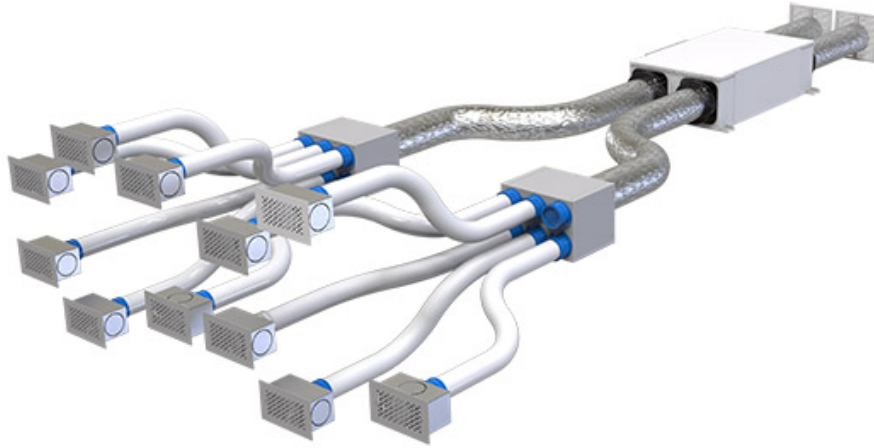

EXAMPLE OF HOME KITS UP TO 150 m²

Apartment composed of:

Living room

Kitchen

5 rooms

2 bathrooms

Ø PIPING	SUPPLY COMPONENTS	CODE
125	- no. 11 "Vanessa" grilles code ACD600053 or "Ginevra" code ACD600071 - no. 11 plenums for grille code ACD600039 - no. 2 distribution boxes code ACD600059 - no. 1 dust cap for box code 30100170 - no. 3 flexible hoses Ø75 L. 50 m code ACC600021 - no. 3 flexible hoses Ø125 L. 10 m code 11151127 - no. 2 built-in circular grilles code PWC600002	ACD600066
125	- no. 11 "Vanessa" grilles code ACD600053 or "Ginevra" code ACD600071 - no. 11 plenums for grille code ACD600039 - no. 2 distribution boxes code ACD600059 - no. 1 dust cap for box code 30100170 - no. 3 flexible hoses Ø75 L. 50 m code ACC600021 - no. 3 flexible hoses Ø125 L. 10 m code 11151127 - no. 2 built-in circular grilles code PWC600002	ACD600081
150	- no. 11 "Vanessa" grilles code ACD600053 or "Ginevra" code ACD600071 - no. 11 plenums for grille code ACD600039 - no. 2 distribution boxes code ACD600059 - no. 1 dust cap for box code 30100170 - no. 3 flexible hoses Ø75 L. 50 m code ACC600021 - no. 1 flexible hose Ø150 L. 10 m code 11151152 - no. 2 built-in circular grilles code PWC600003	ACD600070
150	- no. 11 "Vanessa" grilles code ACD600053 or "Ginevra" code ACD600071 - no. 11 plenums for grille code ACD600039 - no. 2 distribution boxes code ACD600059 - no. 1 dust cap for box code 30100170 - no. 3 flexible hoses Ø75 L. 50 m code ACC600021 - no. 1 flexible hose Ø150 L. 10 m code 11151152 - no. 2 built-in circular grilles code PWC600003	ACD600082