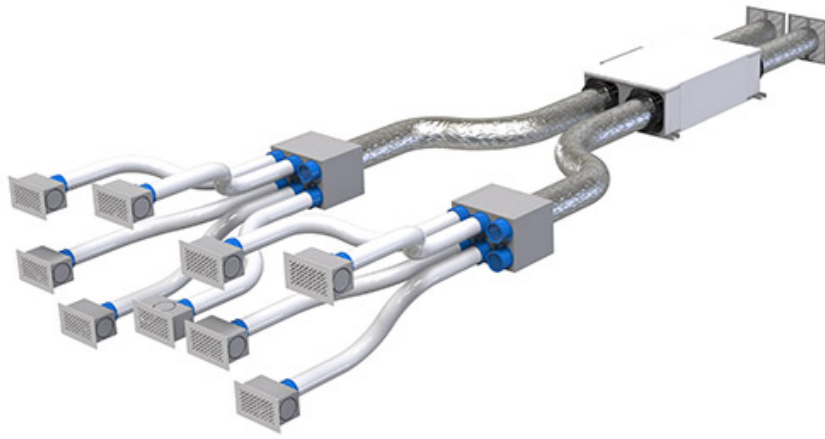

EXAMPLE OF HOME KITS UP TO 120 m²

Apartment composed of:

Living room

Kitchen

4 rooms

2 bathrooms

Ø PIPING	SUPPLY COMPONENTS	CODE
125	- no. 9 "Vanessa" grilles code ACD600053 or "Ginevra" code ACD600071 - no. 9 plenum for grille code ACD600039 - no. 2 distribution boxes code ACD600059 - no. 3 dust caps for box code 30100170 - no. 2 flexible tubes Ø75 L. 50 m code ACC600021 - no. 3 flexible hoses Ø125 L. 10 m code 11151127 - no. 2 built-in circular grilles code PWC600002	ACD600065
125	- no. 9 "Vanessa" grilles code ACD600053 or "Ginevra" code ACD600071 - no. 9 plenum for grille code ACD600039 - no. 2 distribution boxes code ACD600059 - no. 3 dust caps for box code 30100170 - no. 2 flexible tubes Ø75 L. 50 m code ACC600021 - no. 3 flexible hoses Ø125 L. 10 m code 11151127 - no. 2 built-in circular grilles code PWC600002	ACD600079
150	- no. 9 "Vanessa" grilles code ACD600053 or "Ginevra" code ACD600071 - no. 9 plenum for grille code ACD600039 - no. 2 distribution boxes code ACD600059 - no. 3 dust caps for box code 30100170 - no. 2 flexible tubes Ø75 L. 50 m code ACC600021 - no. 1 flexible hose Ø150 L. 10 m code 11151152 - no. 2 built-in circular grilles code PWC600003	ACD600069
150	- no. 9 "Vanessa" grilles code ACD600053 or "Ginevra" code ACD600071 - no. 9 plenum for grille code ACD600039 - no. 2 distribution boxes code ACD600059 - no. 3 dust caps for box code 30100170 - no. 2 flexible tubes Ø75 L. 50 m code ACC600021 - no. 1 flexible hose Ø150 L. 10 m code 11151152 - no. 2 built-in circular grilles code PWC600003	ACD600080