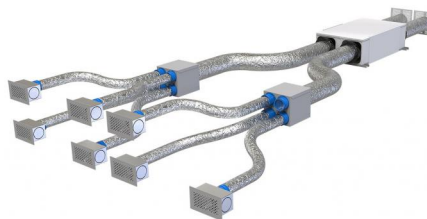

KIT PRONTO MVHR

ACD600063 - ACD600067 - ACD600064
ACD600068 - ACD600065 - ACD600069
ACD600066 - ACD600070 - ACD600075
ACD600076 - ACD600077 - ACD600078
ACD600079 - ACD600080 - ACD600081
ACD600082

DESCRIPTION

These kits are made for the distribution required to build a MVHR plant

EXAMPLE OF HOME KITS UP TO 60 m²

Apartment composed of:

Living room

Kitchen

1 room

2 bathrooms

Ø PIPING	SUPPLY COMPONENTS	CODE
125	- no. 5 "Vanessa" grilles code ACD600053 or "Ginevra" code ACD600071 - no. 5 plenum for grille code ACD600039 - no. 2 distribution boxes code ACD600059 - no. 3 dust caps for box code 30100170 - no. 1 flexible hose Ø75 L. 50 m code ACC600021 - no. 3 flexible hoses Ø125 L. 10 m code 11151127 - no. 2 built-in circular grilles code PWC600002	ACD600063
125	- no. 5 "Vanessa" grilles code ACD600053 or "Ginevra" code ACD600071 - no. 5 plenum for grille code ACD600039 - no. 2 distribution boxes code ACD600059 - no. 3 dust caps for box code 30100170 - no. 1 flexible hose Ø75 L. 50 m code ACC600021 - no. 3 flexible hoses Ø125 L. 10 m code 11151127 - no. 2 built-in circular grilles code PWC600002	ACD600075
150	- no. 5 "Vanessa" grilles code ACD600053 or "Ginevra" code ACD600071 - no. 5 plenum for grille code ACD600039 - no. 2 distribution boxes code ACD600059 - no. 3 dust caps for box code 30100170 - no. 1 flexible hose Ø75 L. 50 m code ACC600021 - no. 3 flexible hoses Ø125 L. 10 m code 11151152 - no. 2 built-in circular grilles code PWC600003	ACD600067
150	- no. 5 "Vanessa" grilles code ACD600053 or "Ginevra" code ACD600071 - no. 5 plenum for grille code ACD600039 - no. 2 distribution boxes code ACD600059 - no. 3 dust caps for box code 30100170 - no. 1 flexible hose Ø75 L. 50 m code ACC600021 - no. 3 flexible hoses Ø125 L. 10 m code 11151152 - no. 2 built-in circular grilles code PWC600003	ACD600076