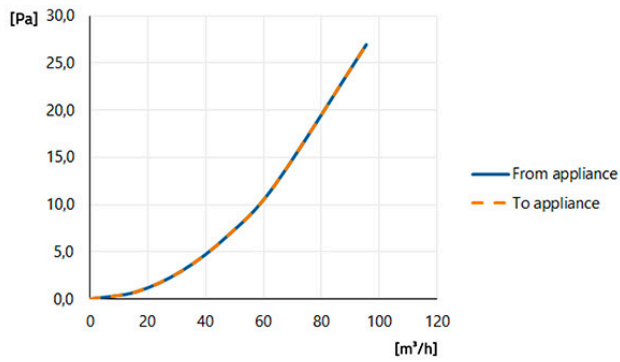

DATASHEET

rev. 00 - 20/10/2022

Vertical oval elbow curve

30101060

TECHNICAL SPECIFICATIONS:

- Material: PP
- Blue finish RAL 5015

DIMENSIONS

LOAD LOSS DIAGRAM

ITEMS

CODE	DESCRIPTION
30101060	VERTICAL OVAL ELBOW CURVE