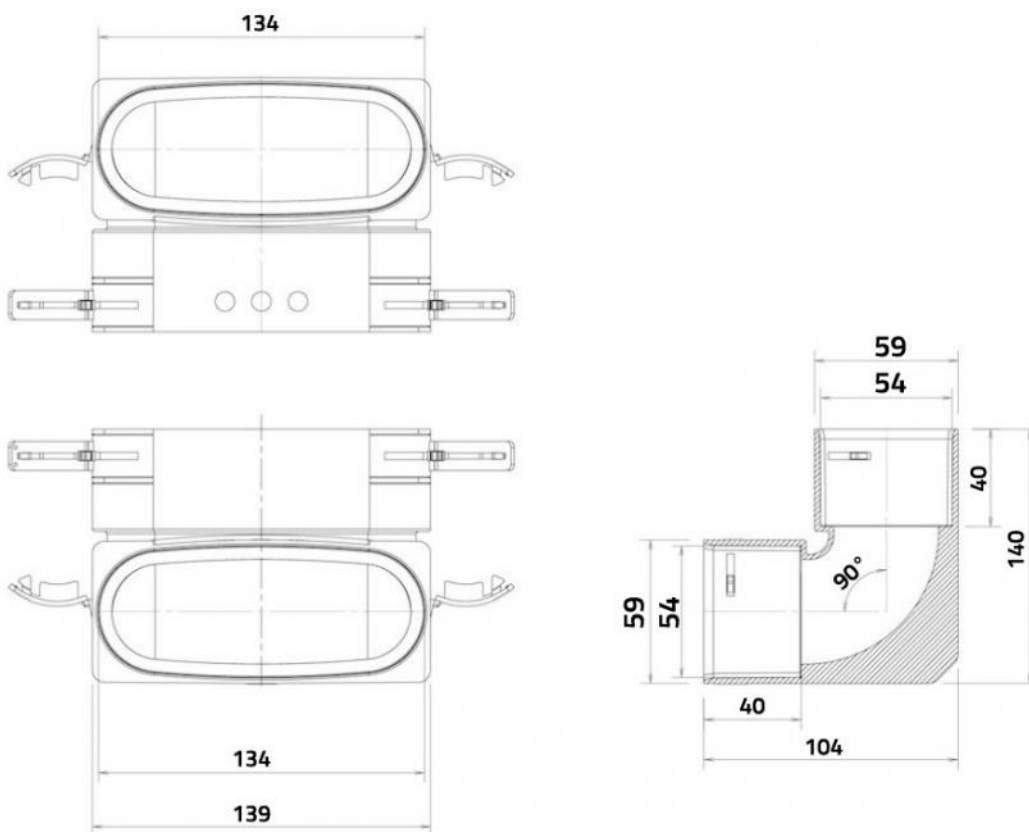

DATASHEET

rev. 00 - 20/10/2022

Vertical oval elbow curve

30101060

TECHNICAL SPECIFICATIONS:

- Material: PP
- Blue finish RAL 5015

DIMENSIONS

LOAD LOSS DIAGRAM

ITEMS

CODE	DESCRIPTION
30101060	VERTICAL OVAL ELBOW CURVE