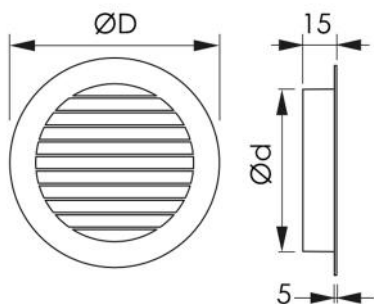

DATASHEET

rev. 00 - 00-00-0000

Flush-mounted circular grille in aluminium

PWC600001 - PWC600002 - PWC600003
PWC600004 - PWC600005 - PWC600006

DIMENSIONS

CODE	Ø d [mm]	Ø D [mm]
PWC600001	100	125
PWC600002	125	150
PWC600003	150	180
PWC600004	200	225
PWC600005	250	275
PWC600006	315	350

ITEMS

CODE	DESCRIPTION
PWC600001	INSET CIRCULAR ALUMINIUM GRILLE Ø 100
PWC600002	INSET CIRCULAR ALUMINIUM GRILLE Ø 125
PWC600003	INSET CIRCULAR ALUMINIUM GRILLE Ø 150
PWC600004	INSET CIRCULAR ALUMINIUM GRILLE Ø 200
PWC600005	INSET CIRCULAR ALUMINIUM GRILLE Ø 250
PWC600006	INSET CIRCULAR ALUMINIUM GRILLE Ø 315