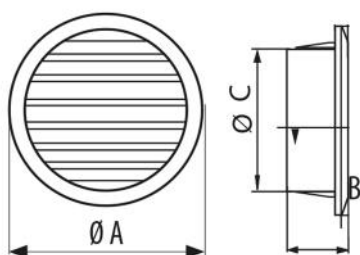

## Round grille for flush-mounting in aluminium with mesh

11160420 - 11160425 - 11160430  
11160435 - 11160440

### TECHNICAL DATA

CODE	EXTERNAL Ø A [mm]	DEPTH B [mm]	INTERNAL Ø C [mm]	AIR PASSAGE [cm <sup>2</sup> ]
11160420	110	55	75	29,41
11160425	125	55	93	37,28
11160430	145	55	115	56,39
11160435	170	55	135	77,56
11160440	220	55	185	150,23

### ITEMS

CODE	DESCRIPTION
11160420	RECESSED ALUMINIUM ROUND GRILLE Ø 110 WITH MESH
11160425	RECESSED ALUMINIUM ROUND GRILLE Ø 125 WITH MESH
11160430	RECESSED ALUMINIUM ROUND GRILLE Ø 145 WITH MESH
11160435	RECESSED ALUMINIUM ROUND GRILLE Ø 170 WITH MESH
11160440	RECESSED ALUMINIUM ROUND GRILLE Ø 220 WITH MESH