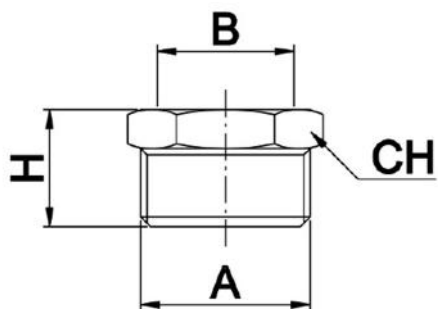

DATASHEET

rev. 00 - 29/11/2022

Reduction M / F

26002700 - 26002710 - 26002730
26002740

DIMENSIONS

CODE	A	B	CH	H [mm]
26002700	1/2"	3/8"	21	15
26002710	3/4"	1/2"	26	18
26002730	1"	1/2"	35	23
26002740	1"	3/4"	35	23

ITEMS

CODE	DESCRIPTION
26002700	
26002710	
26002730	
26002740	