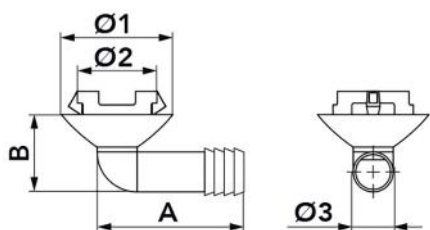

DATASHEET

rev. 00 - 16/09/2022

Large condensate collection pipette kit

11126361

THE KIT CONSISTS OF:

- 1 large pipette
- 2 caps

DIMENSIONS

CODE	A [mm]	B [mm]	Ø 1 [mm]	Ø 2 [mm]	Ø 3 [mm]
11126361	43	30	45	32	16

ITEMS

CODE	DESCRIPTION
11126361	LARGE CONDENSATE DRIP FUNNEL KIT WITH SEALS