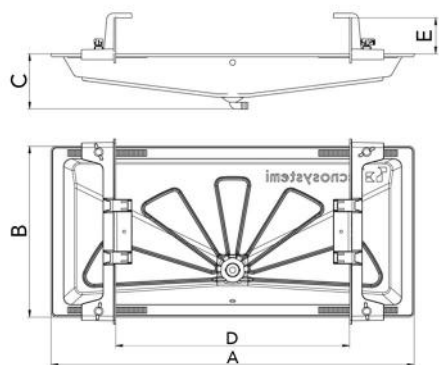

### TECHNICAL SPECIFICATIONS:

- Made of ABS + PMMA plastic in anthracite grey RAL 7016
- Adjustable fastening brackets in PA6
- Coupling for condensate drain pipe  $\varnothing$  20 mm
- With 3 m or 6 m heating cable
- Heating cable diameter 6 mm
- Power supply voltage 230 V
- Resistance tolerances: -5% / +10%
- Activation of element at +3°C
- Built-in thermal sensor

### WITH HEATING CABLE 3 m:

- Includes 15 W/m 3 m heating cable
- Coupling for condensate drain pipe  $\varnothing$  16
- Heating cable diameter 6 mm
- Power supply voltage 230 Vac - 50 Hz
- Resistance tolerances: -5% / +10%
- Activation of element at +3°C
- Built-in thermal sensor

### WITH HEATING CABLE 3+3 m:

- Includes 15 W/m 3 m + 3 m (6 m) heating cable
- Coupling for condensate drain pipe  $\varnothing$  20
- Equipped with a condensate drain pipe securing clamp
- With 3 m insulated condensate drain pipe
- Heating cable diameter 6 mm
- Power supply voltage 230 V
- Resistance tolerances: -5% / +10%
- Activation of element at +3°C
- Built-in thermal sensor

## DIMENSIONS

CODE	A [mm]	B [mm]	C [mm]	D [mm]	E [mm]
SCD300078	850	400	130	320 ÷ 680	85
SCD300079	850	400	130	320 ÷ 680	85
SCD300080	1050	400	125	330 ÷ 885	85
SCD300081	1050	400	125	330 ÷ 885	85
SCD300082	1250	500	100	565 ÷ 1125	85
SCD300083	1250	500	100	565 ÷ 1125	85