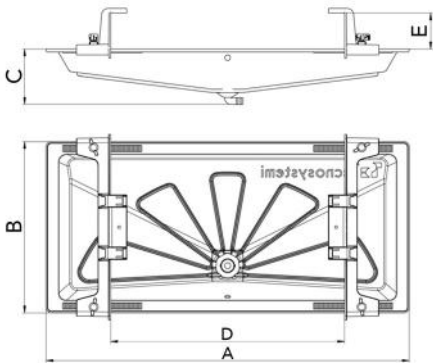

### TECHNICAL SPECIFICATIONS:

- Made of ABS + PMMA plastic in anthracite grey RAL 7016
- Adjustable fastening brackets in PA6
- Coupling for condensate drain pipe  $\varnothing$  16 mm

### DIMENSIONS

CODE	A [mm]	B [mm]	C [mm]	D [mm]	E [mm]
SCD300050	850	400	130	320 ÷ 680	85
SCD300051	1050	400	125	330 ÷ 885	85
SCD300052	1250	500	100	565 ÷ 1125	85

### ITEMS

CODE	DESCRIPTION
SCD300050	"BLUE RIVER" DRAIN PAN - RAL 7016 GREY ANTHRACITE (850x400 mm)
SCD300051	"BLUE RIVER" DRAIN PAN - RAL 7016 GREY ANTHRACITE (1050x400 mm)
SCD300052	"BLUE RIVER" DRAIN PAN - RAL 7016 GREY ANTHRACITE (1250x500 mm)