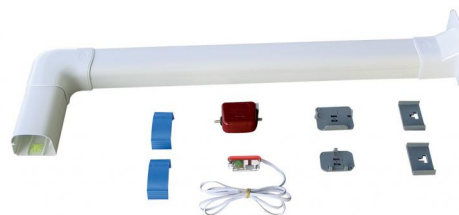

EASY FLOW pump kit + OPTIMA duct

12170055

THE KIT INCLUDES:

- 1 corner terminal TA 75 - OPT
- 1 flat curve CP 75 - OPT
- 1 piece 70 cm duct T 75 - OPT
- 1 piece 15 cm duct T 75 - OPT
- 2 pieces BLOCK tubing clips for duct T 72
- 1 Easy Flow mini pump 11 lt
- 1 fastening kit for Easy Flow mini pump in duct

ITEMS

CODE	DESCRIPTION
12170055	"EASY FLOW" PUMP KIN TRUNKING "OPTIMA"