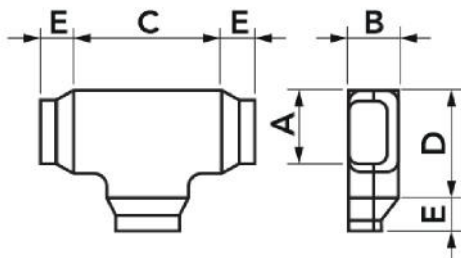

TOP LINE - IVORY
 RAL 9002

NEW LINE -
 WHITE RAL 9010

ECO LINE - PEARL
 GREY RAL 9003

BROWN LINE -
 BROWN RAL 8017

BLACK LINE -
 BLACK RAL 9005

DIMENSIONS

CODE	MODEL	LINE	A [mm]	B [mm]	C [mm]	D [mm]	E [mm]
11123060	DT 60 - EXC	TOP LINE	66	56	166	125	38
11123072	DT 72 - EXC	TOP LINE	78	68	200	150	40
11123100	DT 100 - EXC	TOP LINE	104	78	200	150	
N11123060	DT 60 - EXC	NEW LINE	66	56	166	125	38
N11123072	DT 72 - EXC	NEW LINE	78	68	200	150	40
N11123100	DT 100 - EXC	NEW LINE	104	78	200	150	
E11123060	DT 60 - EXC	ECO LINE	66	56	166	125	38
E11123072	DT 72 - EXC	ECO LINE	78	68	200	150	40
E11123100	DT 100 - EXC	ECO LINE	104	78	200	150	
SCD100041	DT 72 - EXC	BROWN LINE	78	68	200	150	40
SCD100042	DT 100 - EXC	BROWN LINE	104	78	200	150	
SCD100086	DT 72 - EXC	BLACK LINE	78	68	200	150	40
SCD100087	DT 100 - EXC	BLACK LINE	104	78	200	150	
SCD100195	DT 72 - EXC	GREY LINE	78	68	200	150	40

ITEMS

CODE	DESCRIPTION
11123060	DT 60-EXC - "EXCELLENS DT" LINE T-BRANCH
11123072	DT 72-EXC - "EXCELLENS DT" LINE T-BRANCH
11123100	DT 100-EXC - "EXCELLENS DT" LINE T-BRANCH
N11123060	DT 60-EXC - "EXCELLENS DT" LINE T-BRANCH
N11123072	DT 72-EXC - "EXCELLENS DT" LINE T-BRANCH
N11123100	DT 100-EXC - "EXCELLENS DT" LINE T-BRANCH
E11123060	DT 60-EXC - "EXCELLENS DT" LINE T-BRANCH
E11123072	DT 72-EXC - "EXCELLENS DT" LINE T-BRANCH
E11123100	DT 100-EXC - "EXCELLENS DT" LINE T-BRANCH
SCD100041	DT 72-EXC - * "T" BRANCH "EXCELLENS DT" MOD. DT 72-EXC - BROWN LINE
SCD100042	DT 100-EXC - * "T" BRANCH "EXCELLENS DT" MOD. DT 100-EXC - BROWN LINE
SCD100086	DT 72-EXC - * "T" BRANCH "EXCELLENS DT" MOD. DT 72-EXC - BLACK LINE
SCD100087	DT 100-EXC - * "T" BRANCH "EXCELLENS DT" MOD. DT 100-EXC - BLACK LINE
SCD100195	"T" BRANCH "EXCELLENS DT" MOD. DT 72-EXC - GREY LINE - DT 72-EXC