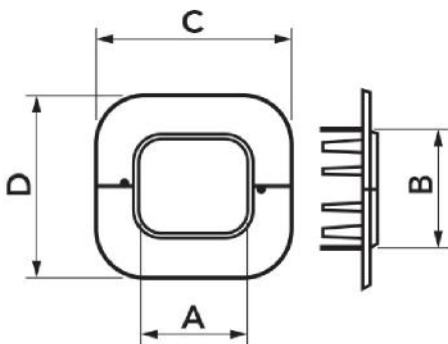

MODELS AVAILABLE:

TOP LINE - IVORY
 RAL 9002

NEW LINE -
 WHITE RAL 9010

ECO LINE - PEARL
 GREY RAL 9003

BROWN LINE -
 BROWN RAL 8017

BLACK LINE -
 BLACK RAL 9005

DIMENSIONS

CODE	MODEL	LINE	A [mm]	B [mm]	C [mm]	D [mm]
11122060	RM 60 - EXC	TOP LINE	66	56	105	97
11122072	RM 72 - EXC	TOP LINE	78	68	120	112
11122100	RM 100 - EXC	TOP LINE	104	78	167	143
N11122060	RM 60 - EXC	NEW LINE	66	56	105	97
N11122072	RM 72 - EXC	NEW LINE	78	68	120	112
N11122100	RM 100 - EXC	NEW LINE	104	78	167	143
E11122060	RM 60 - EXC	ECO LINE	66	56	105	97
E11122072	RM 72 - EXC	ECO LINE	78	68	120	112
E11122100	RM 100 - EXC	ECO LINE	104	78	167	143
SCD100032	RM 72 - EXC	BROWN LINE	78	68	120	112
SCD100033	RM 100 - EXC	BROWN LINE	104	78	167	143
SCD100077	RM 72 - EXC	BLACK LINE	78	68	120	112
SCD100078	RM 100 - EXC	BLACK LINE	104	78	167	143
SCD100192	RM 72 - EXC	GREY LINE	78	68	120	112

ITEMS

CODE	DESCRIPTION
11122060	RM 60-EXC - "EXCELLENS RM" LINE WALL FLANGE
11122072	RM 72-EXC - "EXCELLENS RM" LINE WALL FLANGE
11122100	RM 100-EXC - "EXCELLENS RM" LINE WALL FLANGE
N11122060	RM 60-EXC - "EXCELLENS RM" LINE WALL FLANGE
N11122072	RM 72-EXC - "EXCELLENS RM" LINE WALL FLANGE
N11122100	RM 100-EXC - "EXCELLENS RM" LINE WALL FLANGE
E11122060	RM 60-EXC - "EXCELLENS RM" LINE WALL FLANGE
E11122072	RM 72-EXC - "EXCELLENS RM" LINE WALL FLANGE
E11122100	RM 100-EXC - "EXCELLENS RM" LINE WALL FLANGE
SCD100032	RM 72-EXC - * WALL FLANGE "EXCELLENS RM" MOD. RM 72-EXC - BROWN LINE
SCD100033	RM 100-EXC - * WALL FLANGE "EXCELLENS RM" MOD. RM 100-EXC - BROWN LINE
SCD100077	RM 72-EXC - * WALL FLANGE "EXCELLENS RM" MOD. RM 72-EXC - BLACK LINE
SCD100078	RM 100-EXC - * WALL FLANGE "EXCELLENS RM" MOD. RM 100-EXC - BLACK LINE
SCD100192	WALL FLANGE "EXCELLENS RM" MOD. RM 72-EXC - GREY LINE - RM 72-EXC