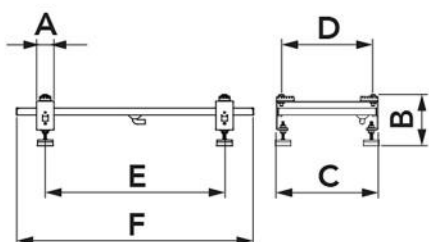

### TECHNICAL SPECIFICATIONS:

- Made of galvanized sheet metal
- External polyester painting RAL 9002
- Cable length for 3 m condensate drain pipe
- Includes heating cable
- 15 W/m length 6m + 3m (9m total)
- Power supply voltage 230 V
- Built-in thermostat
- Connection at 3°C and disconnection at 12°C
- "NO-SHOCK" sliding vibration dampers supplied
- Includes adjustable floor anti-vibration feet

## DIMENSIONS

CODE	A [mm]	B [mm]	C [mm]	D [mm]	E [mm]	F [mm]
SCD500306	60	130 ÷ 170	410	230 ÷ 360	400 ÷ 920	980
SCD500307	60	130 ÷ 170	570	400 ÷ 520	400 ÷ 1040	1100
SCD500313	60	130 ÷ 170	410	230 ÷ 360	400 ÷ 1190	1250
SCD500318	60	130 ÷ 170	570	400 ÷ 520	400 ÷ 1340	1400