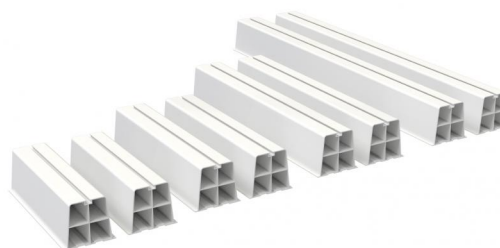

SUELO MAXI

floor base pair with vibration-damper

11105011 - 11105021 - SCD500184
11105030

TECHNICAL SPECIFICATIONS:

- Stiff anti-UVA, shockproof PVC
- Rubber support base
- Ivory or black colour
- Sizes 350 - 450 - 600 - 1000 mm
- Screws supplied M8
- Pack of 2 pieces supplied with screws and shrink-wrapped

TECHNICAL DATA

CODE	A [mm]	B [mm]	C [mm]	COLOUR	LOAD CAPACITY [kg]
11105011	115	100	85	IVORY	140
11105021	115	100	85	IVORY	180
SCD500184	115	100	85	IVORY	240
11105030	115	100	85	IVORY	400

ITEMS

CODE	DESCRIPTION
11105011	"SUELO MAXI - 350" FLOOR MOUNTING BLOCKS (1 COUPLE) - IVORY
11105021	"SUELO MAXI - 450" FLOOR MOUNTING BLOCKS (1 COUPLE)- IVORY
SCD500184	"SUELO MAXI - 600" FLOOR MOUNTING BLOCKS (1 COUPLE)- IVORY
11105030	"SUELO MAXI - 1000" FLOOR MOUNTING BLOCKS (1 COUPLE)- IVORY