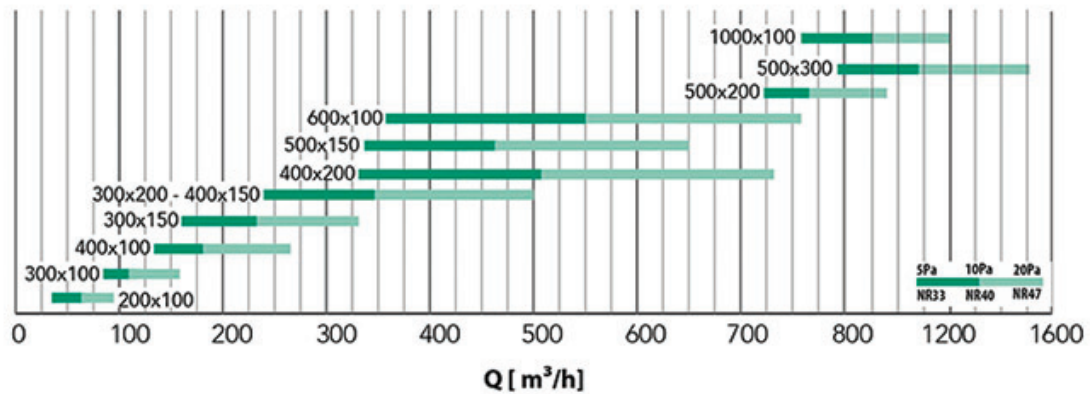

TECHNICAL DATA

Ak [m²]	Q min. [m³/h]	Q max.[m³/h]	LwA min [dB(A)]	LwA max [dB(A)]	X max (0.25)	X min (0.25)	Dpt min [Pa]	Dpt max [Pa]
0,0088	110	220	22	41	2,4	4,8	5	20
0,0144	180	350	25	42	3,1	6	5	20
0,02	240	490	25	44	3,5	7,2	5	20
0,0311	380	760	28	46	4,5	8,9	5	20
0,0534	650	1300	30	49	5,8	11,6	5	20
0,0228	280	550	26	45	3,8	7,5	5	20
0,0311	380	760	28	46	4,5	8,9	5	20
0,0311	380	760	28	46	4,5	8,9	5	20
0,0423	510	1030	29	48	5,1	10,4	5	20
0,0395	480	960	29	47	5	10	5	20
0,0534	650	1300	30	49	5,8	11,6	5	20
0,0813	990	1970	32	51	7,2	14,3	5	20

RAPID AIR FLOW SELECTION