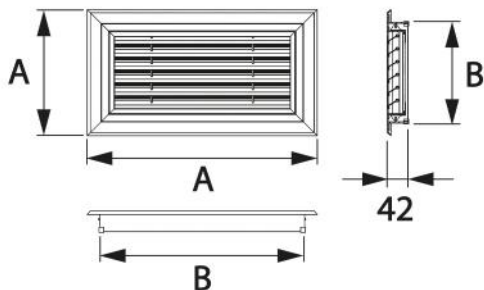

## Recovery grid in white PVC

PWC200075 - PWC200076 - PWC200077  
PWC200081 - PWC200082 - PWC200083

### TECHNICAL SPECIFICATIONS:

- Made of white RAL 9016 PVC
- Removable grid and filter

### DIMENSIONS:

CODE	A [mm]	B [mm]	AIR FLOW RATE [m³/h]
PWC200075	442x192	395x145	230
PWC200076	642x242	595x195	370
PWC200077	442x242	395x195	250
PWC200081	342x192	295x145	180
PWC200082	542x192	495x145	290
PWC200083	542x242	495x195	320