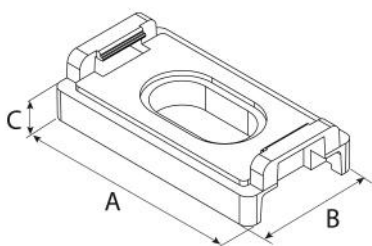

## HDPH145

insulating and ventilating spacer for profiles FVP-400/300/100"

11111036 - 11111036BOX

### DIMENSIONS

CODE	A [mm]	B [mm]	C [mm]
11111036	50	30	7
11111036BOX	50	30	7