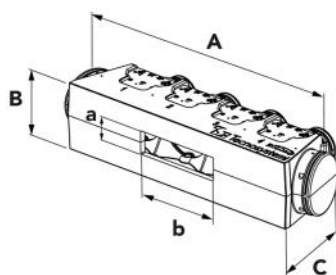

DATASHEET

rev. 00 - 10/11/2022

KIT SVELTO EOLO UNIVERSAL - 3 zones with EOLO A3 plenum

PWD300194

DESCRIPTION

The "Eolo Universal Svelto (Quick) Kits" contain all the necessary accessories (polystyrene "Universal" plenum, calibration dampers, grilles, pipes, collars, cable ties, plenums and for nozzles, aluminium profiles for flanges), to channel the air produced by the indoor unit correctly and distribute it optimally to each individual room, with the possibility of adjusting and orienting the air flow thanks to the calibration dampers and the adjustable flaps of the nozzles.

The "Eolo Universal Svelto (Quick) Kits" are available in 2 - 3 - 4 - 5 zones with the possibility of customisation on request.

KIT INCLUDES:

- 1 polystyrene plenum kit EOLO A3 UNIVERSAL (L 1000 x H 264 D 348) (PWD400031)
- 3 white painted aluminium delivery nozzles, installation hole 300 x 150 outer size 332 x 182 (COD. WB11161512)
- 3 insulated plenums with 3 inlets for collars mod. E5 150 - 332 x 182 (PWD100005)
- 3 calibration dampers for 332 x 182 nozzles (COD. W11161568)
- 1 double-wall aluminium flexible hose \varnothing 152 - m 10 (cod. 11152152)
- 1 intake grille with filter in white painted aluminium - installation hole 600 x 400 outer size 632 x 432 (cod. WB11161525)
- 6 Hose clamps 140 - 160 mm (cod. 22200152)
- Customisable on request

DIMENSIONS

CODE	PLENUM MODEL	FIXED EXTERNAL WIDTH A [mm]	FIXED EXTERNAL HEIGHT B [mm]	FIXED EXTERNAL DEPTH C [mm]	MAX INTERNAL PLENUM HEIGHT a [mm]	MAX INTERNAL PLENUM WIDTH b [mm]
PWD300194	EOLO A3 UNIVERSAL	1000	264	348	up to 215	up to 800