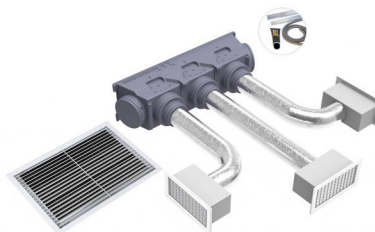

DATASHEET

rev. 00 - 10/11/2022

KIT SVELTO EOLO UNIVERSAL - 3 zones with EOLO A3 plenum

PWD300194

DESCRIPTION

The "Eolo Universal Svelto (Quick) Kits" contain all the necessary accessories (polystyrene "Universal" plenum, calibration dampers, grilles, pipes, collars, cable ties, plenums and for nozzles, aluminium profiles for flanges), to channel the air produced by the indoor unit correctly and distribute it optimally to each individual room, with the possibility of adjusting and orienting the air flow thanks to the calibration dampers and the adjustable flaps of the nozzles.

It thus allows you to have the maximum yield and the best comfort in homes or offices.

Thanks to the new universal sintered polystyrene plenum, the installer will only have to cut the plenum with an alternative saw or hot wire blade to the desired size, based on the delivery mouth of the ducted machine to be installed, cut the aluminium profiles to the flange size, glue them with the supplied glue and insert the gasket (accessories present in the kit).

The "Eolo Universal Svelto (Quick) Kits" are available in 2 - 3 - 4 - 5 zones with the possibility of customisation on request.

KIT INCLUDES:

- 1 polystyrene plenum kit EOLO A3 UNIVERSAL (L 1000 x H 264 D 348) (PWD400031)
- 3 white painted aluminium delivery nozzles, installation hole 300 x 150 outer size 332 x 182 (COD. WB11161512)
- 3 insulated plenums with 3 inlets for collars mod. E5 150 - 332 x 182 (PWD100005)
- 3 calibration dampers for 332 x 182 nozzles (COD. W11161568)
- 1 double-wall aluminium flexible hose \varnothing 152 - m 10 (cod. 11152152)
- 1 intake grille with filter in white painted aluminium - installation hole 600 x 400 outer size 632 x 432 (cod. WB11161525)
- 6 Hose clamps 140 - 160 mm (cod. 22200152)
- Customisable on request