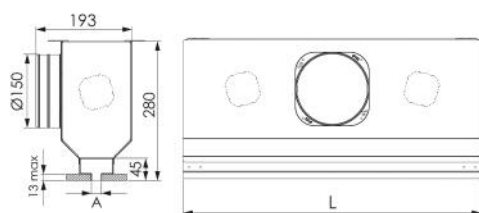

DATASHEET

rev. 01 - 26/03/2023

Single slit retractable linear diffuser with deflector and damper complete with insulated plenum

PWD301360 - PWD301361 - PWD301362
PWD301363 - PWD301364 - PWD301365
PWD301366 - PWD301367 - PWD301368
PWD301369 - PWD301370 - PWD301371
PWD301372 - PWD301373 - PWD301374
PWD301375 - PWD301376 - PWD301377
PWD301378 - PWD301379

TECHNICAL SPECIFICATIONS:

- Polyethylene coated galvanized sheet plenum with closed cells (sp.3mm)
- Diffuser in galvanized sheet metal, painted in the visible parts
- Sliding damper included
- Ideal for ceiling installations
- Suitable for air delivery and intake
- Air inlet clamps pre-assembled as per table
- Provision of standard VMC conducted connections on the Plenum
- False ceiling mounting brackets included in delivery
- Compatible with PWC500027 continuity kit

DIMENSIONS

CODE	DIMENSIONS A [mm]	DIMENSIONS L [mm]	NUMBER OF ATTACKS	Q [m³/h]
PWD301360	20	600	1	165
PWD301361	20	800	2	220
PWD301362	20	1000	2	275
PWD301363	20	1500	3	410
PWD301364	20	2000	4	550
PWD301365	30	600	1	195
PWD301366	30	800	2	260
PWD301367	30	1000	2	325
PWD301368	30	1500	3	480
PWD301369	30	2000	4	650
PWD301370	20	600	1	165
PWD301371	20	800	2	220
PWD301372	20	1000	2	275
PWD301373	20	1500	3	410
PWD301374	20	2000	4	550
PWD301375	30	600	1	195
PWD301376	30	800	2	260
PWD301377	30	1000	2	325
PWD301378	30	1500	3	480
PWD301379	30	2000	4	650