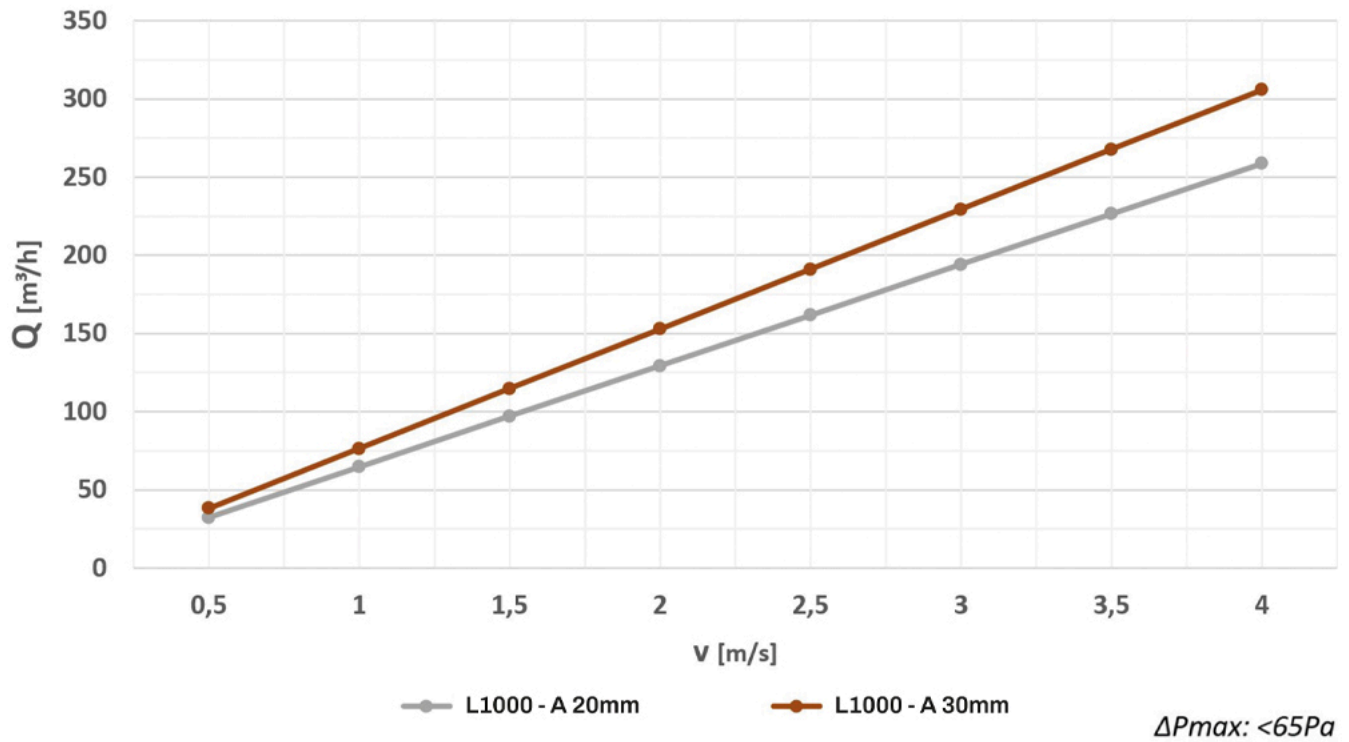

FLOW RATE DIAGRAM - SPEED PER LINEAR METRE