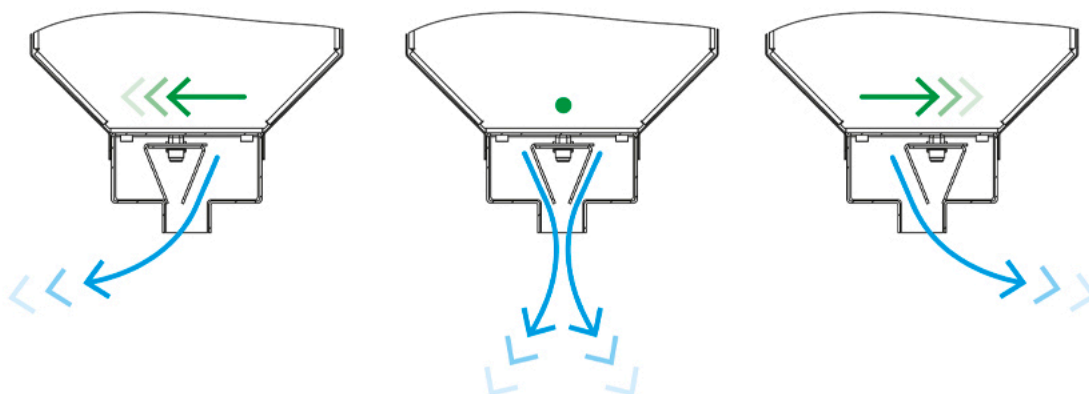

DIMENSIONS

CODE	DIMENSIONS A [mm]	DIMENSIONS L [mm]	NUMBER OF ATTACKS	Q [m³/h]
PWD301360	20	600	1	165
PWD301361	20	800	2	220
PWD301362	20	1000	2	275
PWD301363	20	1500	3	410
PWD301364	20	2000	4	550
PWD301365	30	600	1	195
PWD301366	30	800	2	260
PWD301367	30	1000	2	325
PWD301368	30	1500	3	480
PWD301369	30	2000	4	650
PWD301370	20	600	1	165
PWD301371	20	800	2	220
PWD301372	20	1000	2	275
PWD301373	20	1500	3	410
PWD301374	20	2000	4	550
PWD301375	30	600	1	195
PWD301376	30	800	2	260
PWD301377	30	1000	2	325
PWD301378	30	1500	3	480
PWD301379	30	2000	4	650

OPERATION OF THE BAFFLE SYSTEM