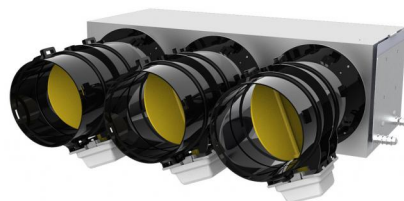

### 3L

with plenum in insulated sheet metal

GAD400381 - GAD400382 - GAD400387  
GAD400388 - GAD400418 - GAD400419

### DESCRIPTION

The pre-assembled systems PROAIR PACK RF-L are designed to facilitate and speed up the installation of a ducted system. Il sistema viene fornito completo di centralina "Polaris", cronotermostati e kit by pass meccanico da installare sul plenum (completo di ghiera di fissaggio e contrappeso).

Simply indicate, when ordering, the model of the plenum.

The system is supplied complete with programmable thermostats and dampers (Ø 150 or Ø 200) fixed on the insulated plenum. In order to ensure ease and speed of installation, the systems are assembled, configured and tested 100% by qualified personnel.

### The PROAIR PACK RF BLUE 3L system consists of:

- 1 insulated delivery plenum for ducted units (specify plenum code when ordering)
- N° 1 centralina "Polaris" con protocolli precaricati, app, Alexa e Google Home
- 3 motorised dampers pre-wired to system
- N° 3 cronotermostati DISCOVERY 3X (colore bianco a parete con batterie)
- 1 mechanical bypass kit to be fastened to plenum (includes fastening ring nut and counterweight)