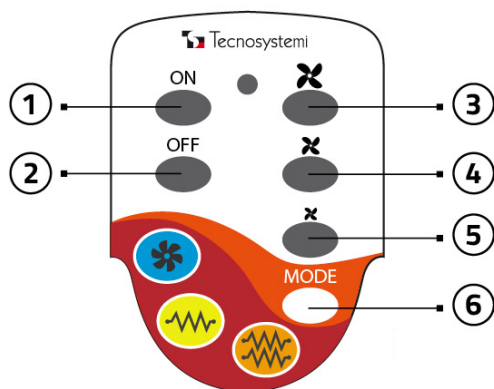

DATASHEET

rev. 00 - 6/10/2022

Remote control for AIR CURTAINS

C60000625 - C60000626 - C60000631

TECHNICAL SPECIFICATIONS:

- White colour
- For air curtains produced since April 2017.

REMOTE CONTROL

- [1] ON / Turns the appliance on
- [2] OFF / Shuts the appliance off
- [3] Maximum speed
- [4] Medium speed
- [5] Low speed
- [6] Selection of heating element

ITEMS

CODE	DESCRIPTION
C60000625	REMOTE CONTROL FOR AIR CURTAINS WITH PARTIAL ELECTRIC POWER
C60000626	REMOTE CONTROL DEVICE FOR AIR CURTAINS WITHOUT RESISTANCE
C60000631	REMOTE CONTROL DEVICE FOR AIR CURTAINS WITH RESISTANCE