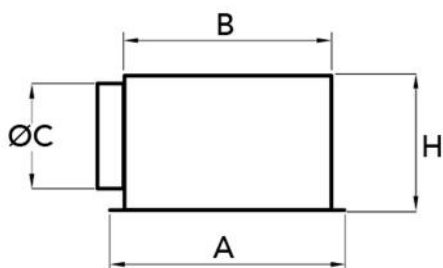

### TECHNICAL SPECIFICATIONS:

- Made of white painted metal RAL 9016
- Suitable for air delivery and intake
- High operating efficiency
- Lowered plenum with damper
- Hole for ceiling mounting of plenum

### DIMENSIONS:

CODE	A [mm]	B [mm]	Ø C [mm]	H [mm]	SLOTS
PWD200013	595 x 595	575 x 575	200	280	24
PWD200012	595 x 595	575 x 575	200	280	36