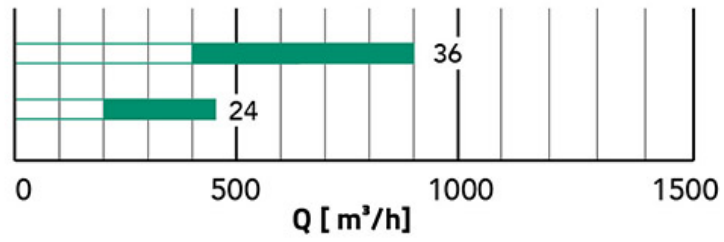

RAPID AIR FLOW SELECTION

ITEMS

CODE	DESCRIPTION
PWD200013	SQUARE HELICAL DIFFUSER DEAP WITH 24 SLOTS IN WHITE PAINTED METAL COMPLETE WITH DAMPER AND LOWERED PLENUM
PWD200012	SQUARE HELICAL DIFFUSER DEAP WITH 36 SLOTS IN WHITE PAINTED METAL COMPLETE WITH DAMPER AND LOWERED PLENUM