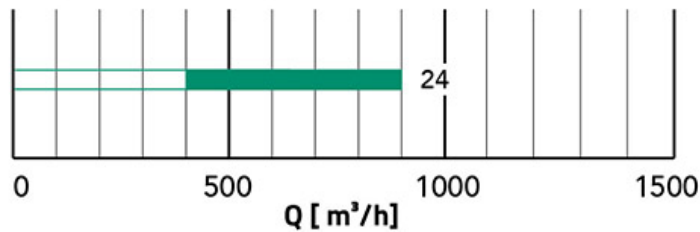

DATASHEET

rev. 00 - 4/11/2022

DEB

square helix diffuser 24 slots in white painted metal

PWC200038

TECHNICAL SPECIFICATIONS:

- Made of white painted metal RAL 9016
- Suitable for air delivery and intake
- High operating efficiency

DIMENSIONS:

| CODE | EXTERNAL DIMENSIONS [mm] | DEPTH [mm] | SLOTS |
|-----------|--------------------------|------------|-------|
| PWC200038 | 595 x 595 | 40 | 24 |

RAPID AIR FLOW SELECTION

ITEMS

| CODE | DESCRIPTION |
|-----------|--|
| PWC200038 | DEB SQUARE HELICAL DIFFUSER WITH 24 SLOTS IN WHITE PAINTED MET |