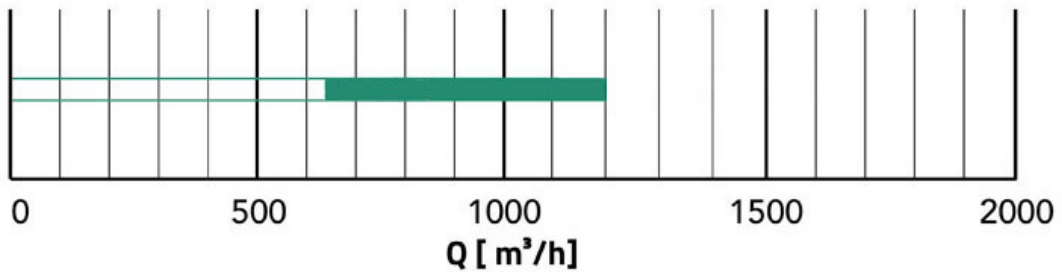

SELEZIONE RAPIDA PORTATA D'ARIA

ITEMS

CODE	DESCRIPTION
PWC200015	DIFFUSER IN RAL 9016 WHITE PAINTED META