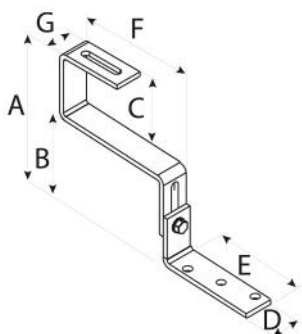

DATASHEET

rev. 00 - 00-00-0000

FST225-180R

adjustable support for fixing on roofs with roof tiles and tiles

11110764 - 11110764BOX

DIMENSIONS

CODE	A [mm]	B [mm]	C [mm]	D [mm]	E [mm]	F [mm]	G [mm]
11110764	215 ± 175	135 ± 95	70	30	90	110	30
11110764BOX	215 ± 175	135 ± 95	70	30	90	110	30

ITEMS

CODE	DESCRIPTION
11110764	INOX AISI 304 ADJUSTABLE SUPPORT FOR FIXING INTO ROOFS MOD. FST225-180R
11110764BOX	INOX AISI 304 ADJUSTABLE SUPPORT FOR FIXING INTO ROOFS MOD. FST225-180R - BOX 10 pcs