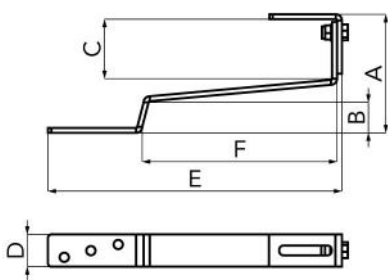

## GTPFR-1

adjustable flat tile hook

FVD300007

### DIMENSIONS

CODE	A [mm]	B [mm]	C [mm]	D [mm]	E [mm]	F [mm]
FVD300007	110 ÷ 138	30	55 ÷ 85	30	280	195