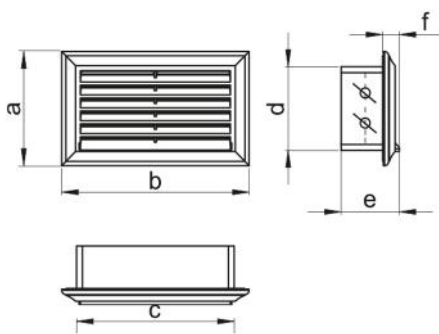

### TECHNICAL SPECIFICATIONS:

- PVC
- With adjustable damper from outside
- Fastening with 4 screws (holes placed behind frame)
- Female coupling for rectangular tube

### DIMENSIONS

CODE	a [mm]	b [mm]	c [mm]	d [mm]	e [mm]	f [mm]
11161390	81	136	114	59	42	12
11161390B	86	230	209	64	42	12