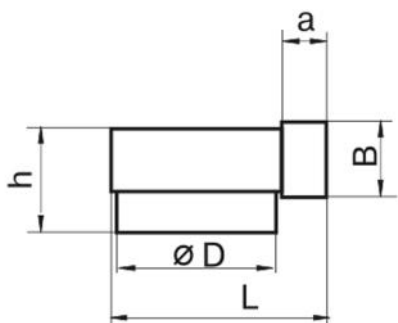

DATASHEET

rev. 00 - 10/11/2022

RTR

round to rectangular reducer

11161387 - 11161387B

TECHNICAL SPECIFICATIONS:

- PVC
- Female square coupling

DIMENSIONS

CODE	B [mm]	D [mm]	L [mm]	a [mm]	h [mm]
11161387	60 x 120	100	140	30	85
11161387B	60 x 204	125	164	30	92

ITEMS

CODE	DESCRIPTION
11161387	ROUND TO SQUARE REDUCER "RTR" 120
11161387B	ROUND TO SQUARE REDUCER "RTR" 204