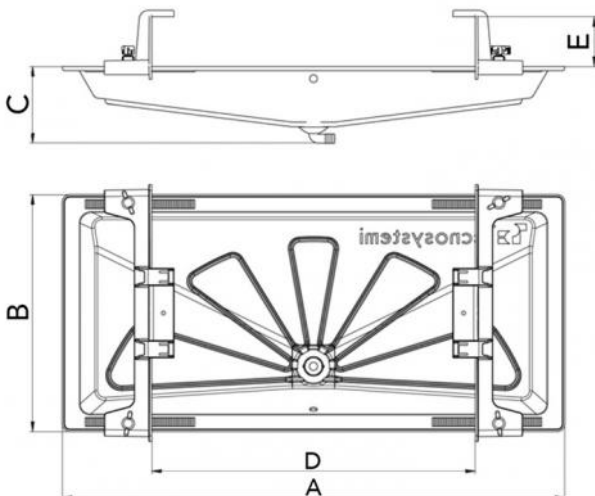

BLUE RIVER

condensate drain pan in anthracite grey

- cod. SCD300050 - cod. SCD300051 - cod. SCD300052

TECHNICAL SPECIFICATIONS:

- Made of ABS + PMMA plastic in anthracite grey RAL 7016
- Adjustable fastening brackets in PA6
- Coupling for condensate drain pipe \varnothing 16 mm

DIMENSIONS

| CODE | A [mm] | B [mm] | C [mm] | D [mm] | E [mm] |
|-----------|--------|--------|--------|------------|--------|
| SCD300050 | 850 | 400 | 130 | 320 ÷ 680 | 85 |
| SCD300051 | 1050 | 400 | 125 | 330 ÷ 885 | 85 |
| SCD300052 | 1250 | 500 | 100 | 565 ÷ 1125 | 85 |

ITEMS

| CODE | DESCRIPTION |
|-----------|---|
| SCD300050 | "BLUE RIVER" DRAIN PAN - RAL 7016 GREY ANTHRACITE (850x400 mm) |
| SCD300051 | "BLUE RIVER" DRAIN PAN - RAL 7016 GREY ANTHRACITE (1050x400 mm) |
| SCD300052 | "BLUE RIVER" DRAIN PAN - RAL 7016 GREY ANTHRACITE (1250x500 mm) |